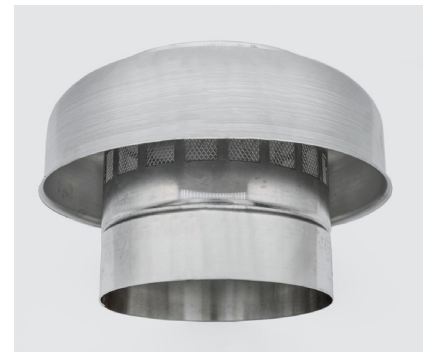

# Clip Seam Galvanised Pipe

Alpine Ventilation has a range of 5 sizes of clip seam pipe to work in conjunction with mushroom cowl vents in a roof vent installation. Pipe simply clips together along the seam for secure installation. Pipe is 600mm long and has a crimped male end to attach inside ducting.

- + Thick 0.6mm galvanised steel construction
- + Clip seam join
- + Crimped male end
- + Compatible with Alpine mushroom cowls (and most other brands)

Code	Description	External Diam mm	Matching Cowl	Carton Qty
CP600100	Clip Seam Pipe 600mm x 100mm	-98	MCV100B	12
CP600125	Clip Seam Pipe 600mm x 125mm	-122	MCV150B	12
CP600150	Clip Seam Pipe 600mm x 150mm	-146	MCV150B	12
CP600200	Clip Seam Pipe 600mm x 200mm	-195	MCV200B	12
CP600250	Clip Seam Pipe 600mm x 250mm	-244	MCV250B	12